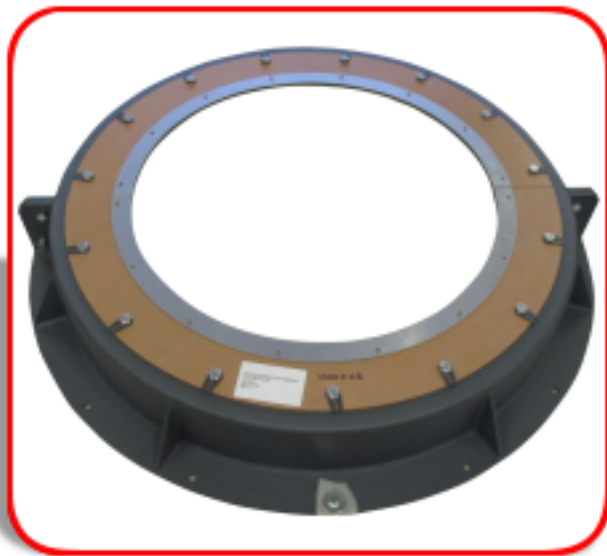

Product Guide

Coupling Seal

Coupling Cover

Coupling Guard

Coupling Cover Support

EN ISO
9001:2008
certified

BBM-CPG
TECHNOLOGY

MBBM
MÜLLER-BBM GROUP